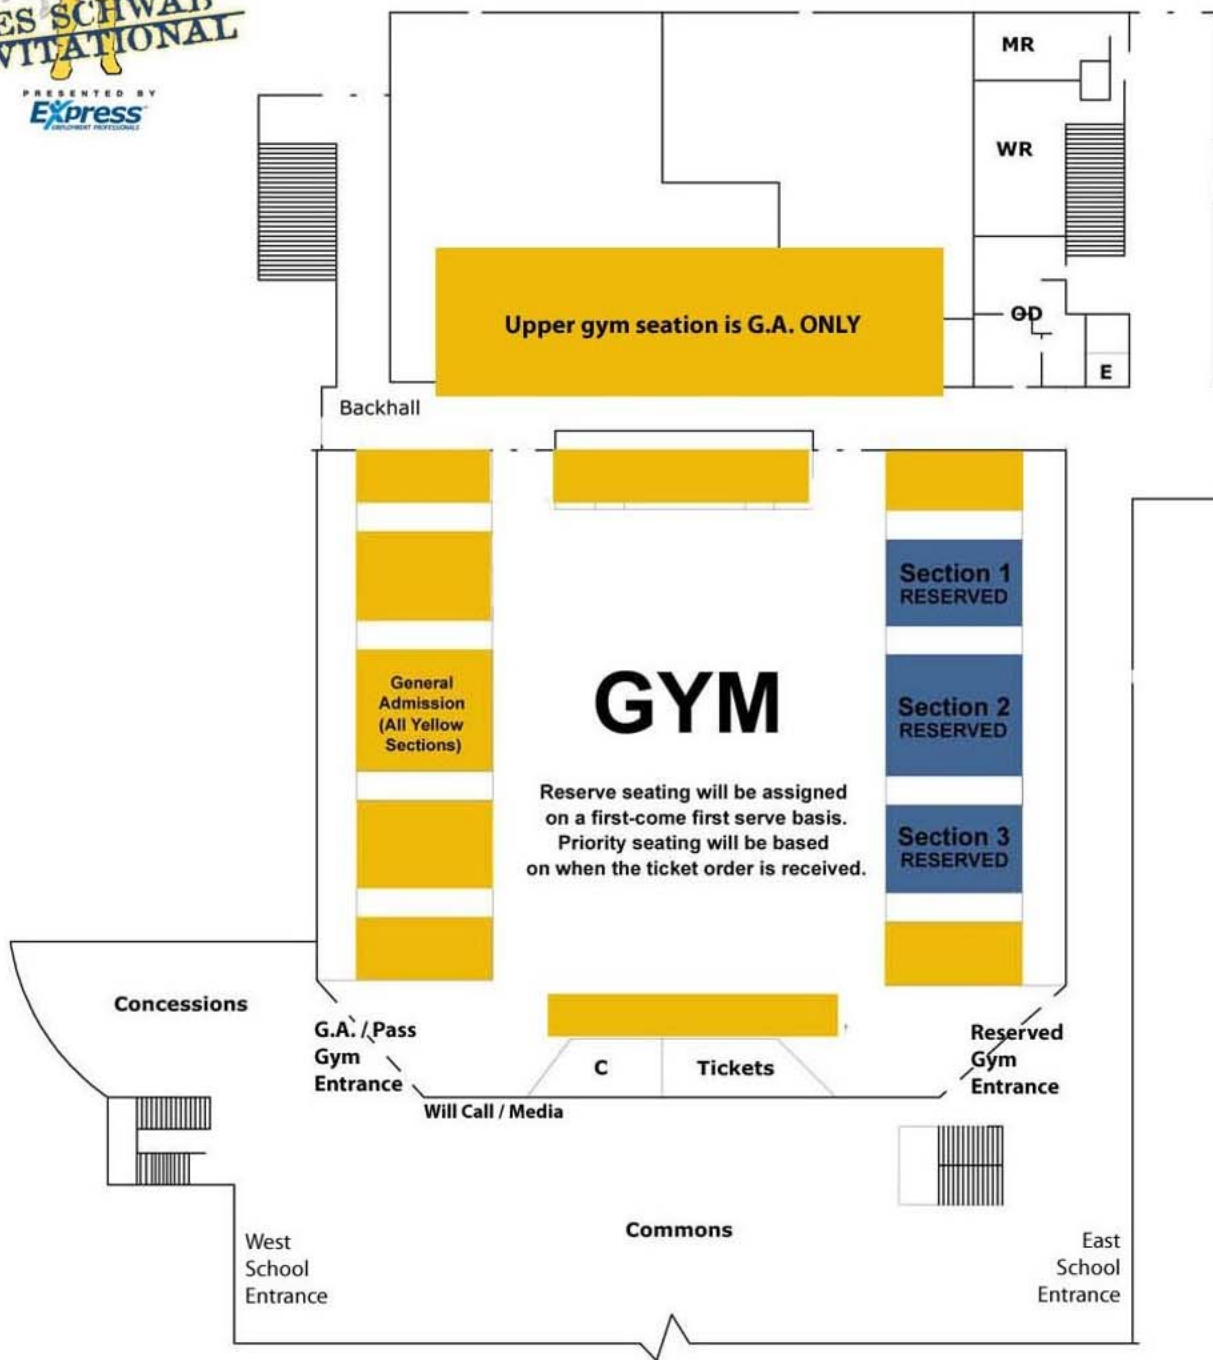

# Gym Seating Options

WEST PARKING

EAST PARKING

### Lower Floor Key

- E: Elevator
- C: Concessions
- OD: Officials dressing room
- WR: Women's Restroom
- MR: Men's Restroom